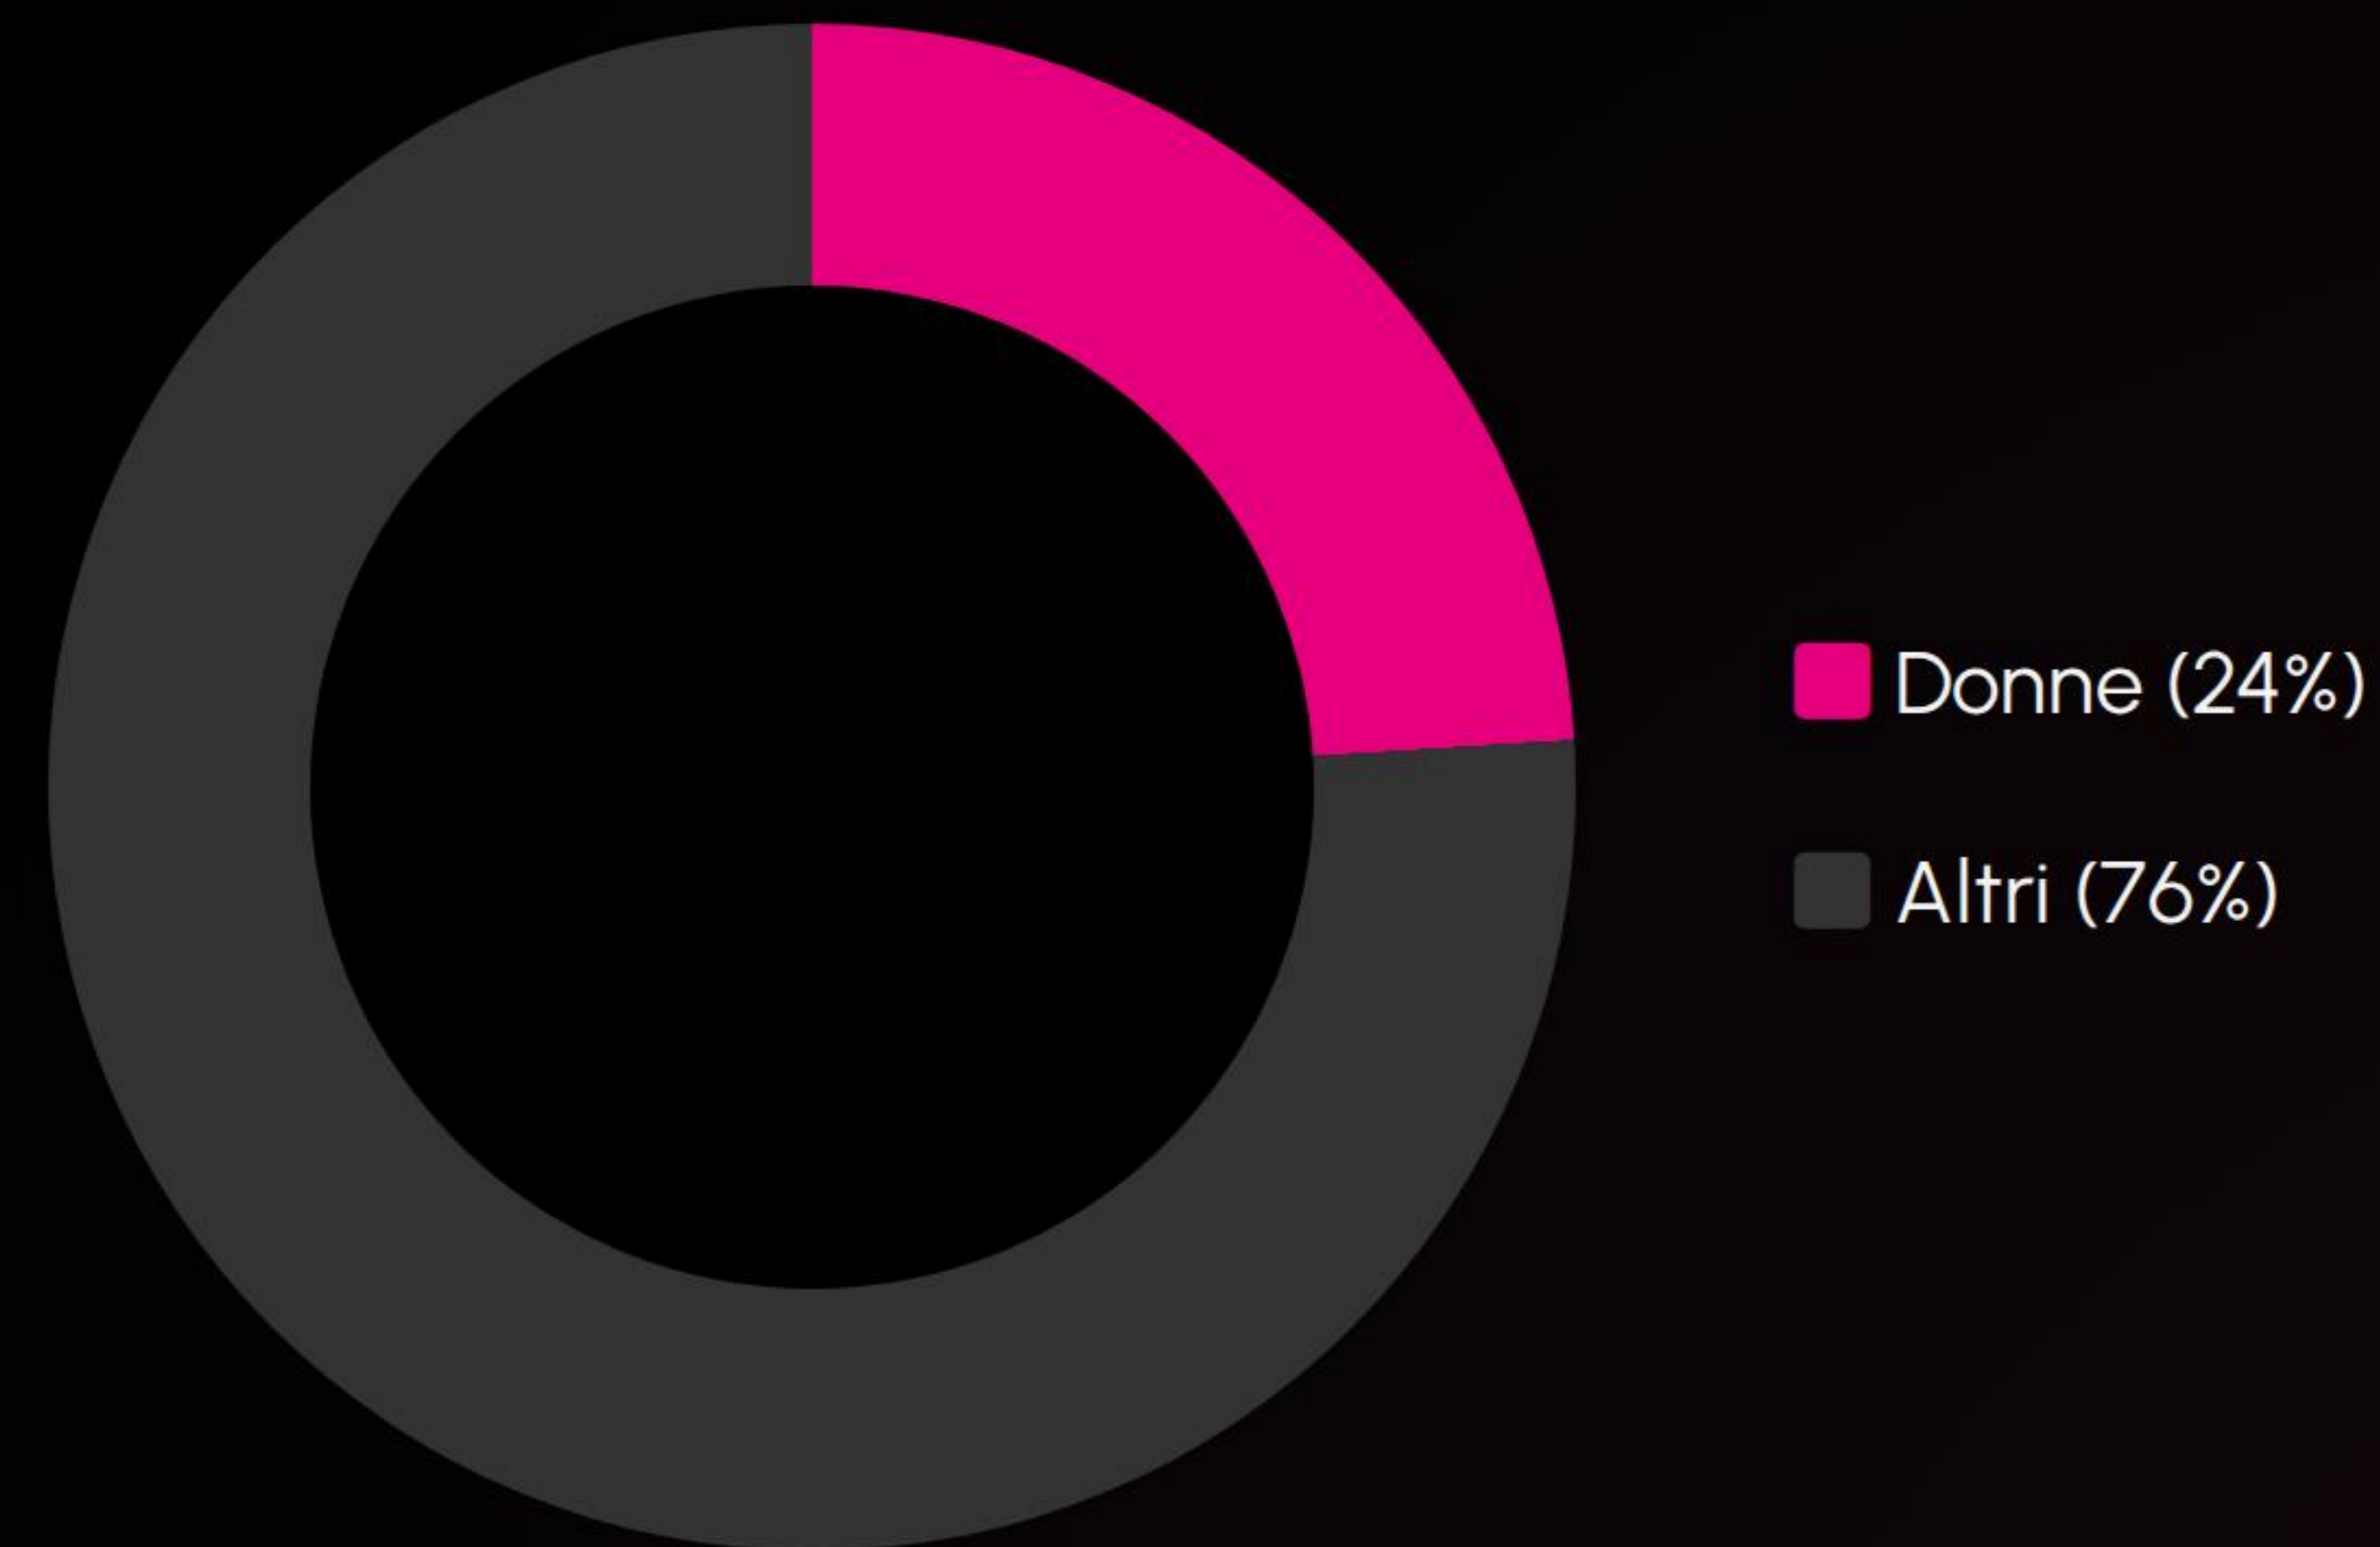

Computer Engineer Era

2016

Game Developer Launch

2024+

Cloud Native Professional

| The Diversity Gap

24% STEM Inclusion

Women remain a minority in high-level technical roles. Barbie acts as a visual disruptor, encouraging the next generation to pursue coding and infrastructure management.